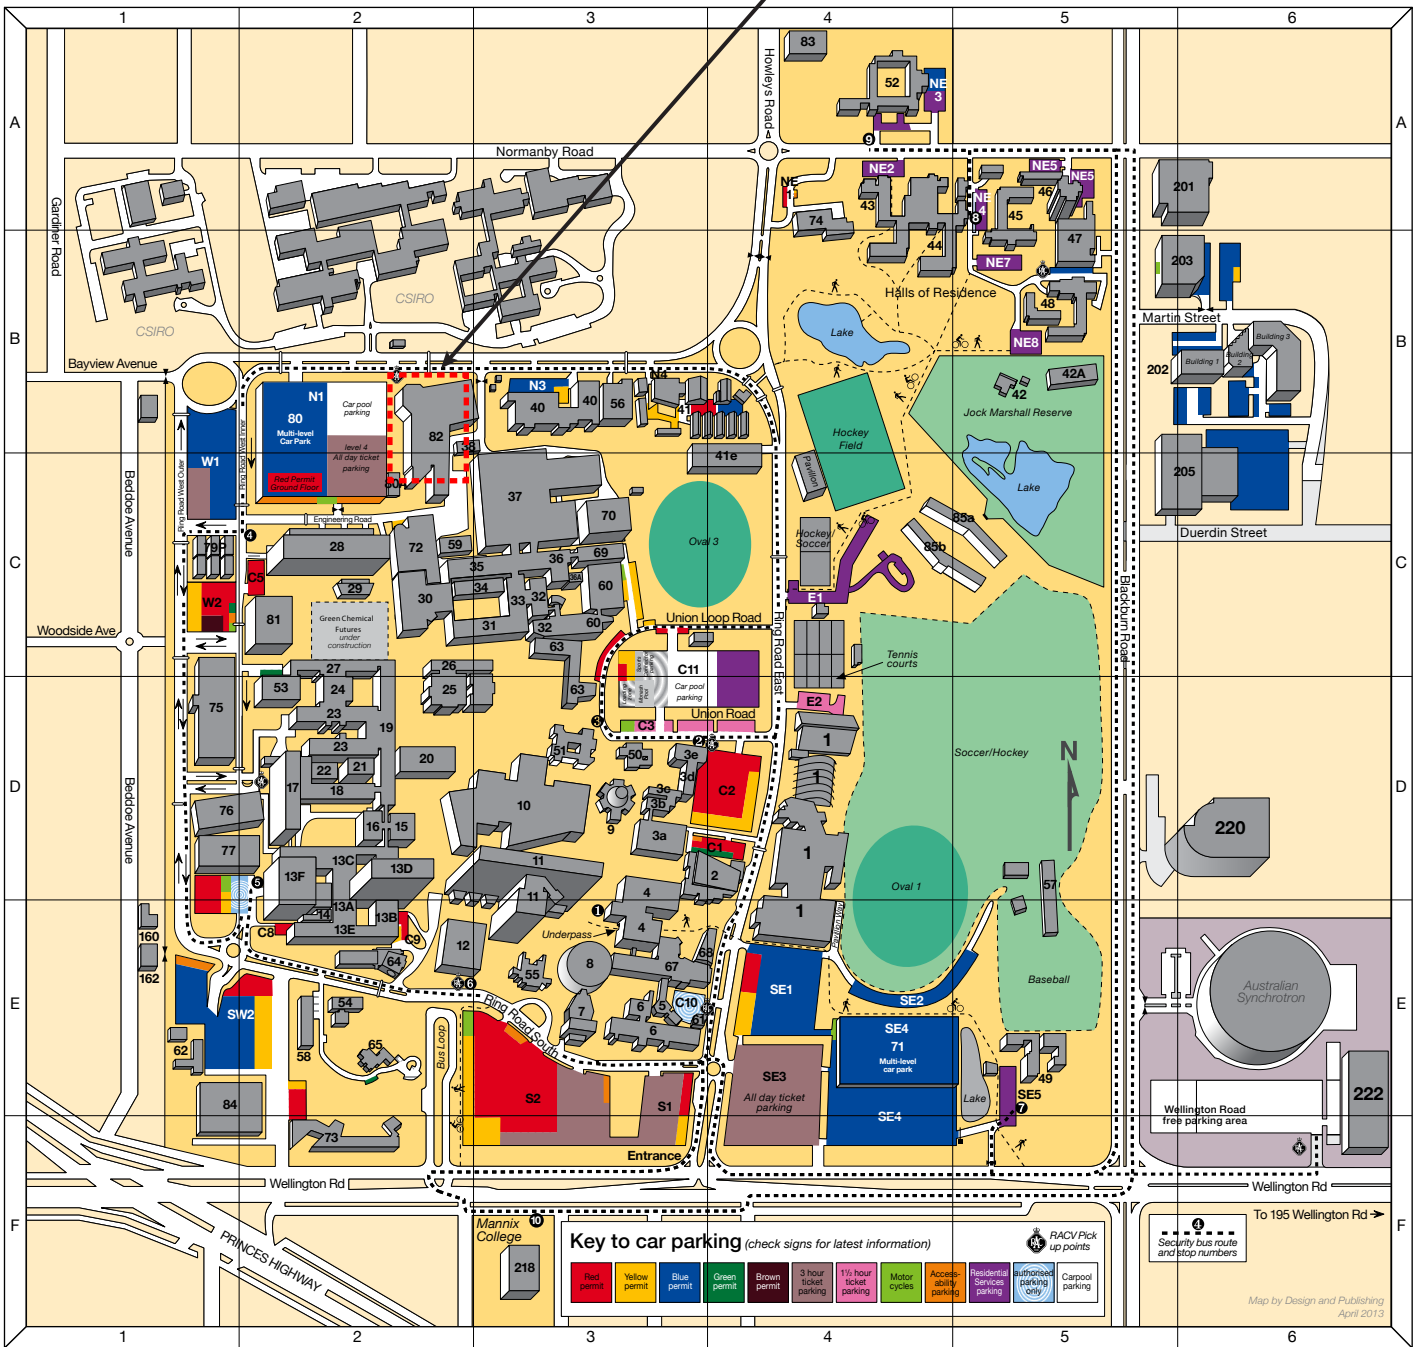

Monash University Clayton campus

Dr. Nikhil Medhekar, Room 115, Building 82 (New Horizons)

Building index

Accident Research Centre C3	70	Gallery Building E3	55	Physics and Computer Science D3	26	Performing Arts G21, G36 E3	68
Administration Building 3a, 3b, 3c, 3d, 3e, D3	3	Information Services Building E3	67	Religious Centre D3	9	Rotunda R1-R7 E3	8
Alexander Theatre E3	7	Japanese Study Centre E2	54	SE4 Multi-level Car Park E4	71	Science S13 S14 S15 C2	29
Australian Pulp and Paper C2	59	John Monash Science School E1	84	Senior Chemistry D2	23	Science S1-S4 S9-S12 ST1-4 ST7 D2	25
Bicycle Arrival Station C2	80A	Krongold Centre E3	5	Senior Physics C2	27	Science S5-S6 D2	24
Biochemistry Laboratories D2	16	Mannix College F3	218	Senior Zoology D2	18	South One E2	64
Biology 17	17	Mathematics and Information Technology Services C2	28	Short Courses Centre D3	51	Zoology S7-S8 D2	21
Biomedical Imaging Laboratory D6	220	Medical and Health Science D2	15	Sir Alexander Stewart Theatre C2	72		
Botany B5	42	Melbourne Centre for Nanofabrication E6	222	Sir Robert Blackwood Concert Hall D4	2	Libraries	
Campus Centre D3	10	Microbiology D2	53	Sport and Recreation D4	1	Hargrave-Andrew C2	30
Central Science D2	19	Monash Children's Centre E1	162	Teaching Facilities Support Unit E2	14	John Medley D3	10
Centre for Electron Microscopy C2	81	Monash College F2	73	University Staff Club D3	50	Law E2	12
Childcare Centre A4	83	Monash Connect D3	10	Yarrowonga Building E2	58	Matheson E3	4
Engineering Building 31, 33, 34, 35, 36, 36a, 37, 60, 69 & 72 C3	40	Monash House E2	65	Zoology Environmental Laboratories B5	42	Halls of Residence	
Facilities and Services B3	31	Monash Oakleigh Legal Service E1	75, 160, 177			Briggs C4	85b
Faculty of Education E3	6	Monash S.T.R.I.P. D1	74			Central Building B5	47
Faculty of Information Technology C3	63	Monash Science Centre A4	40			Deakin B5	48
Faculty of Law E2	64	Monash University Business Park 680, 700, 710 and 738 Blackburn Road A6	201,202,203,205			Farrer A5	45
Faculty of Medicine E2	22	New Horizons B2	82			Howitt A5	46
First Year Biology D2	20	North 1 Multi-level Car Park B2	80			Jackomos C5	85a
First Year Chemistry D2	20	Parking and Security Office E3	61			Normanby House A4	52
		Performing Arts Centre E3	68			Richardson A4	43
						Roberts B4	44
						South Eastern Flats E5	49